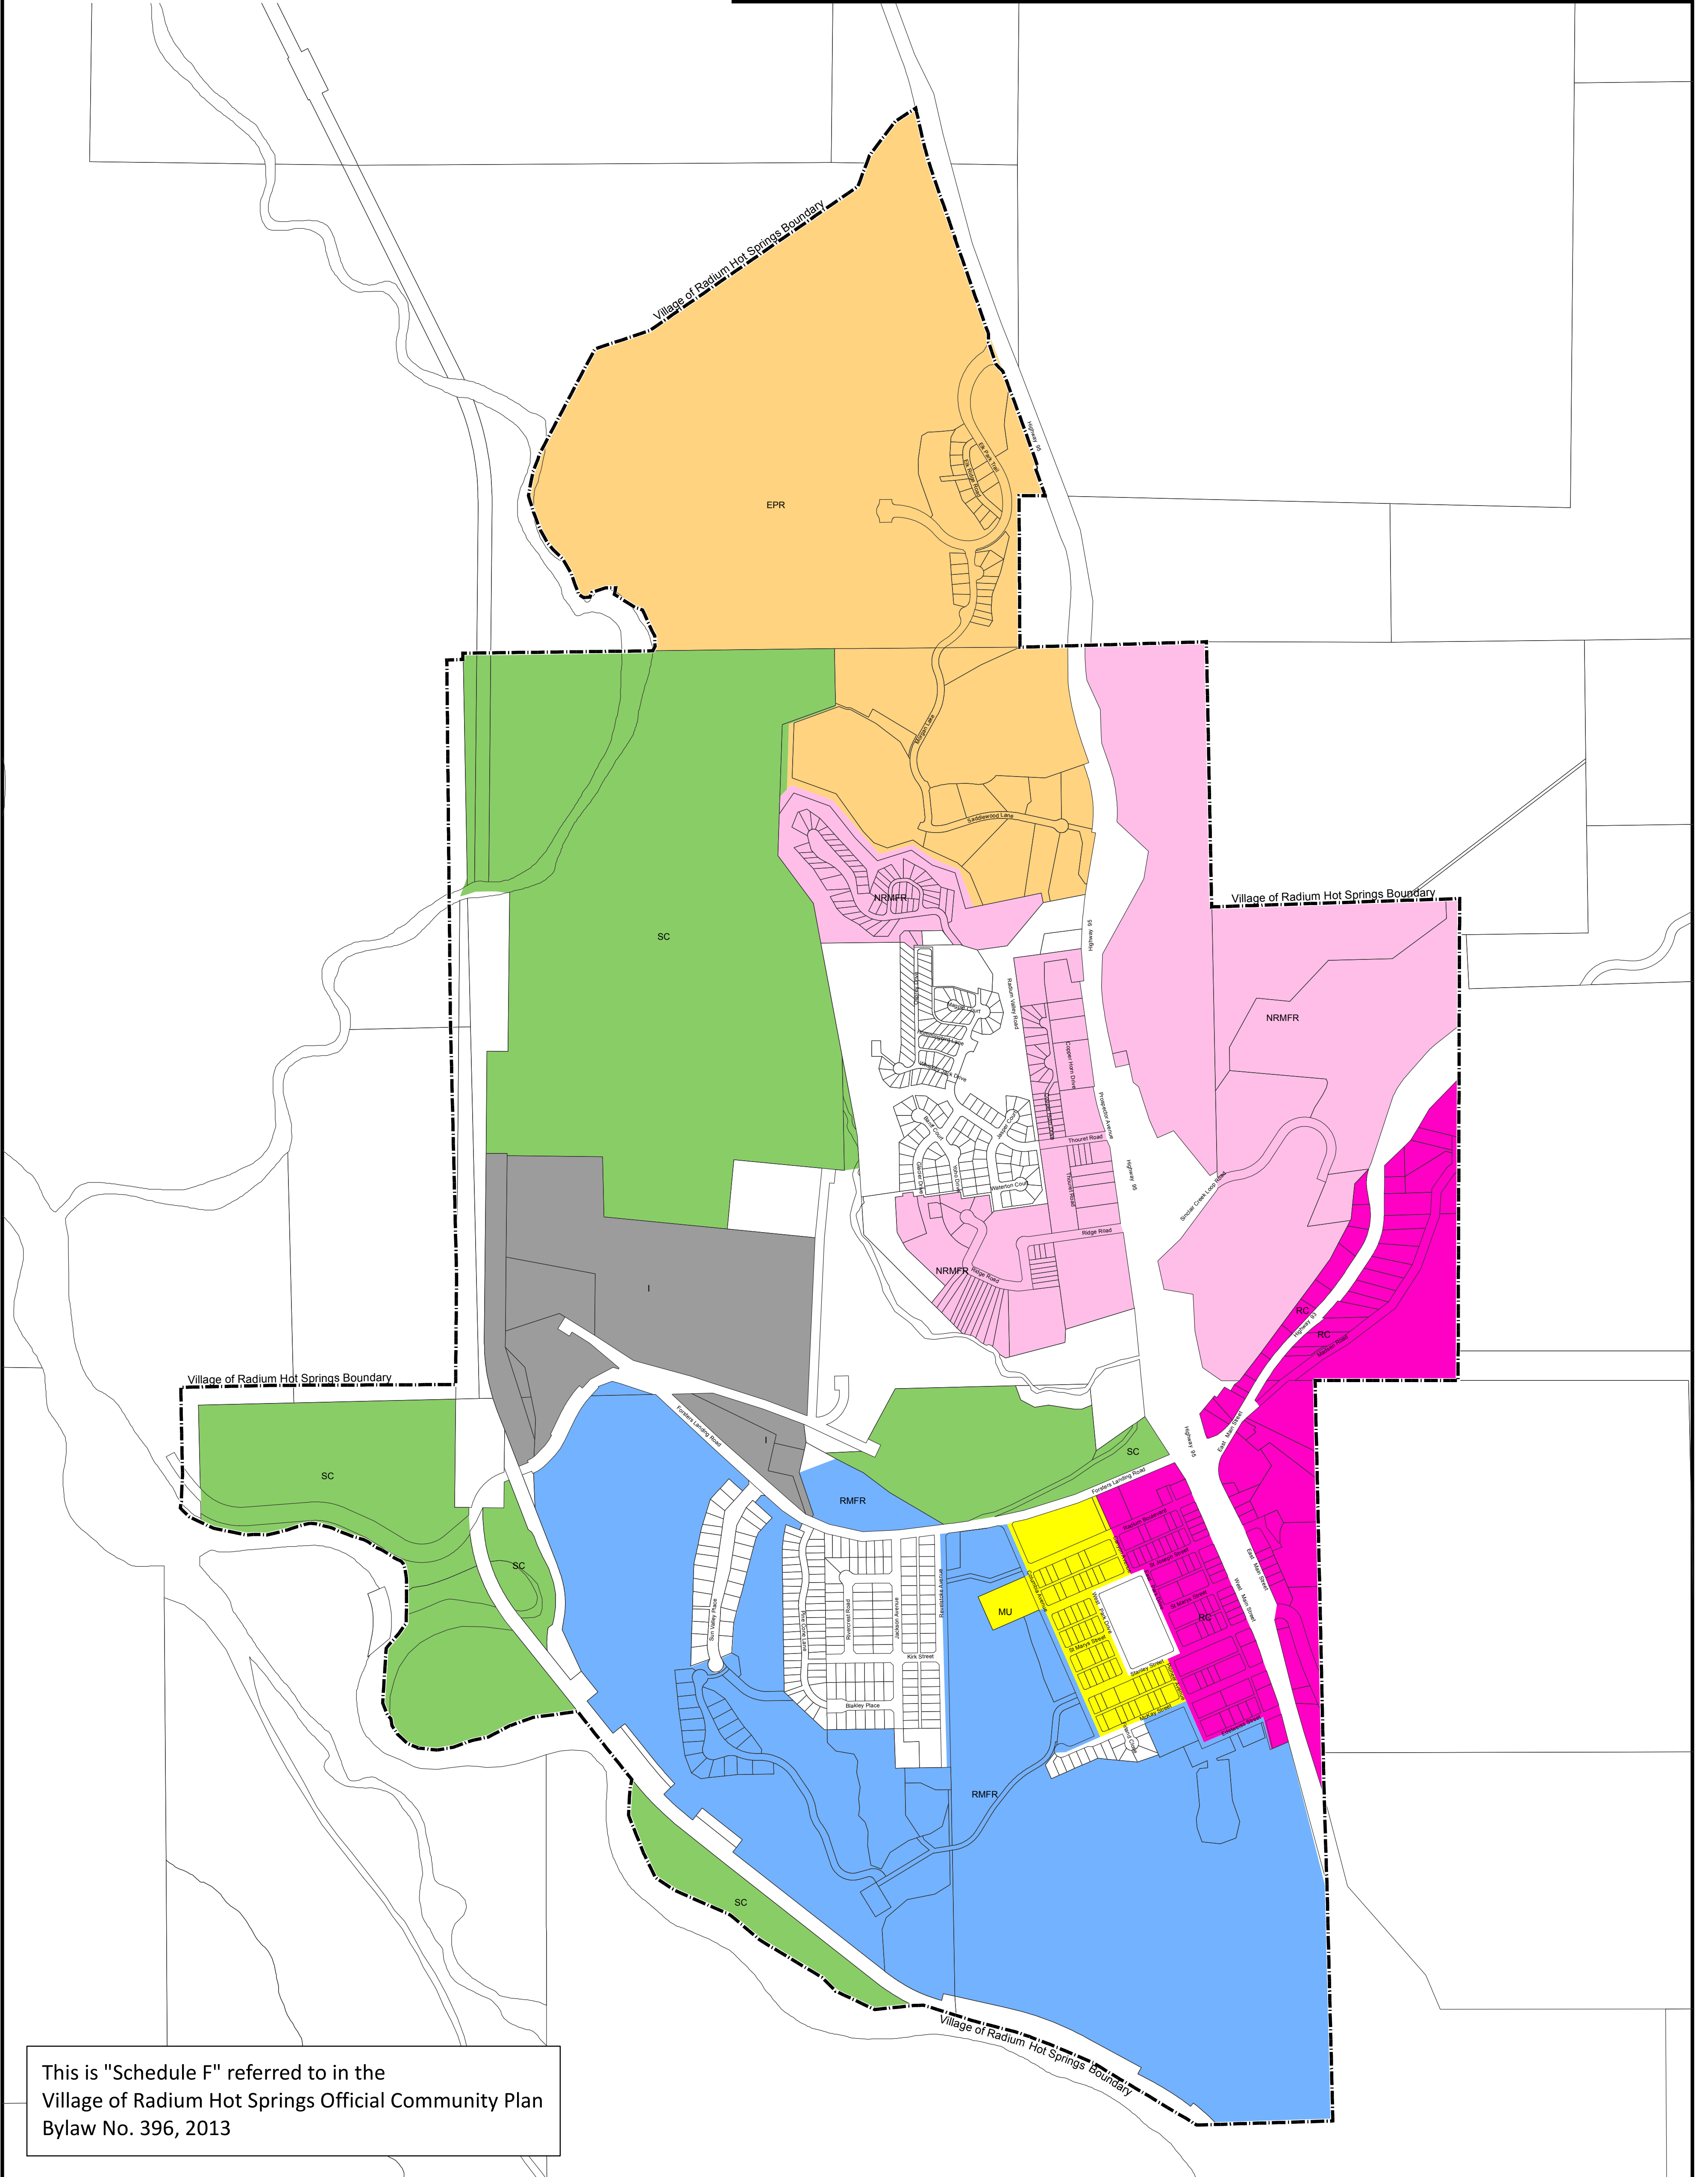

Village of Radium Hot Springs

Date Created: March, 2012

Official Community Plan Development Permit Areas

- RC Radium Commercial (RC)
- MU Mixed Use (MU)
- RMFA Resort Area/Multiple Family (RMFA)
- NRMFMR North Radium Multiple Family/RV/Mobile Home (NRMFMR)

- SC Sinclair Creek/Columbia River (SC)
- I Industrial (I)
- EPR Elk Park Ranch Development (EPR)