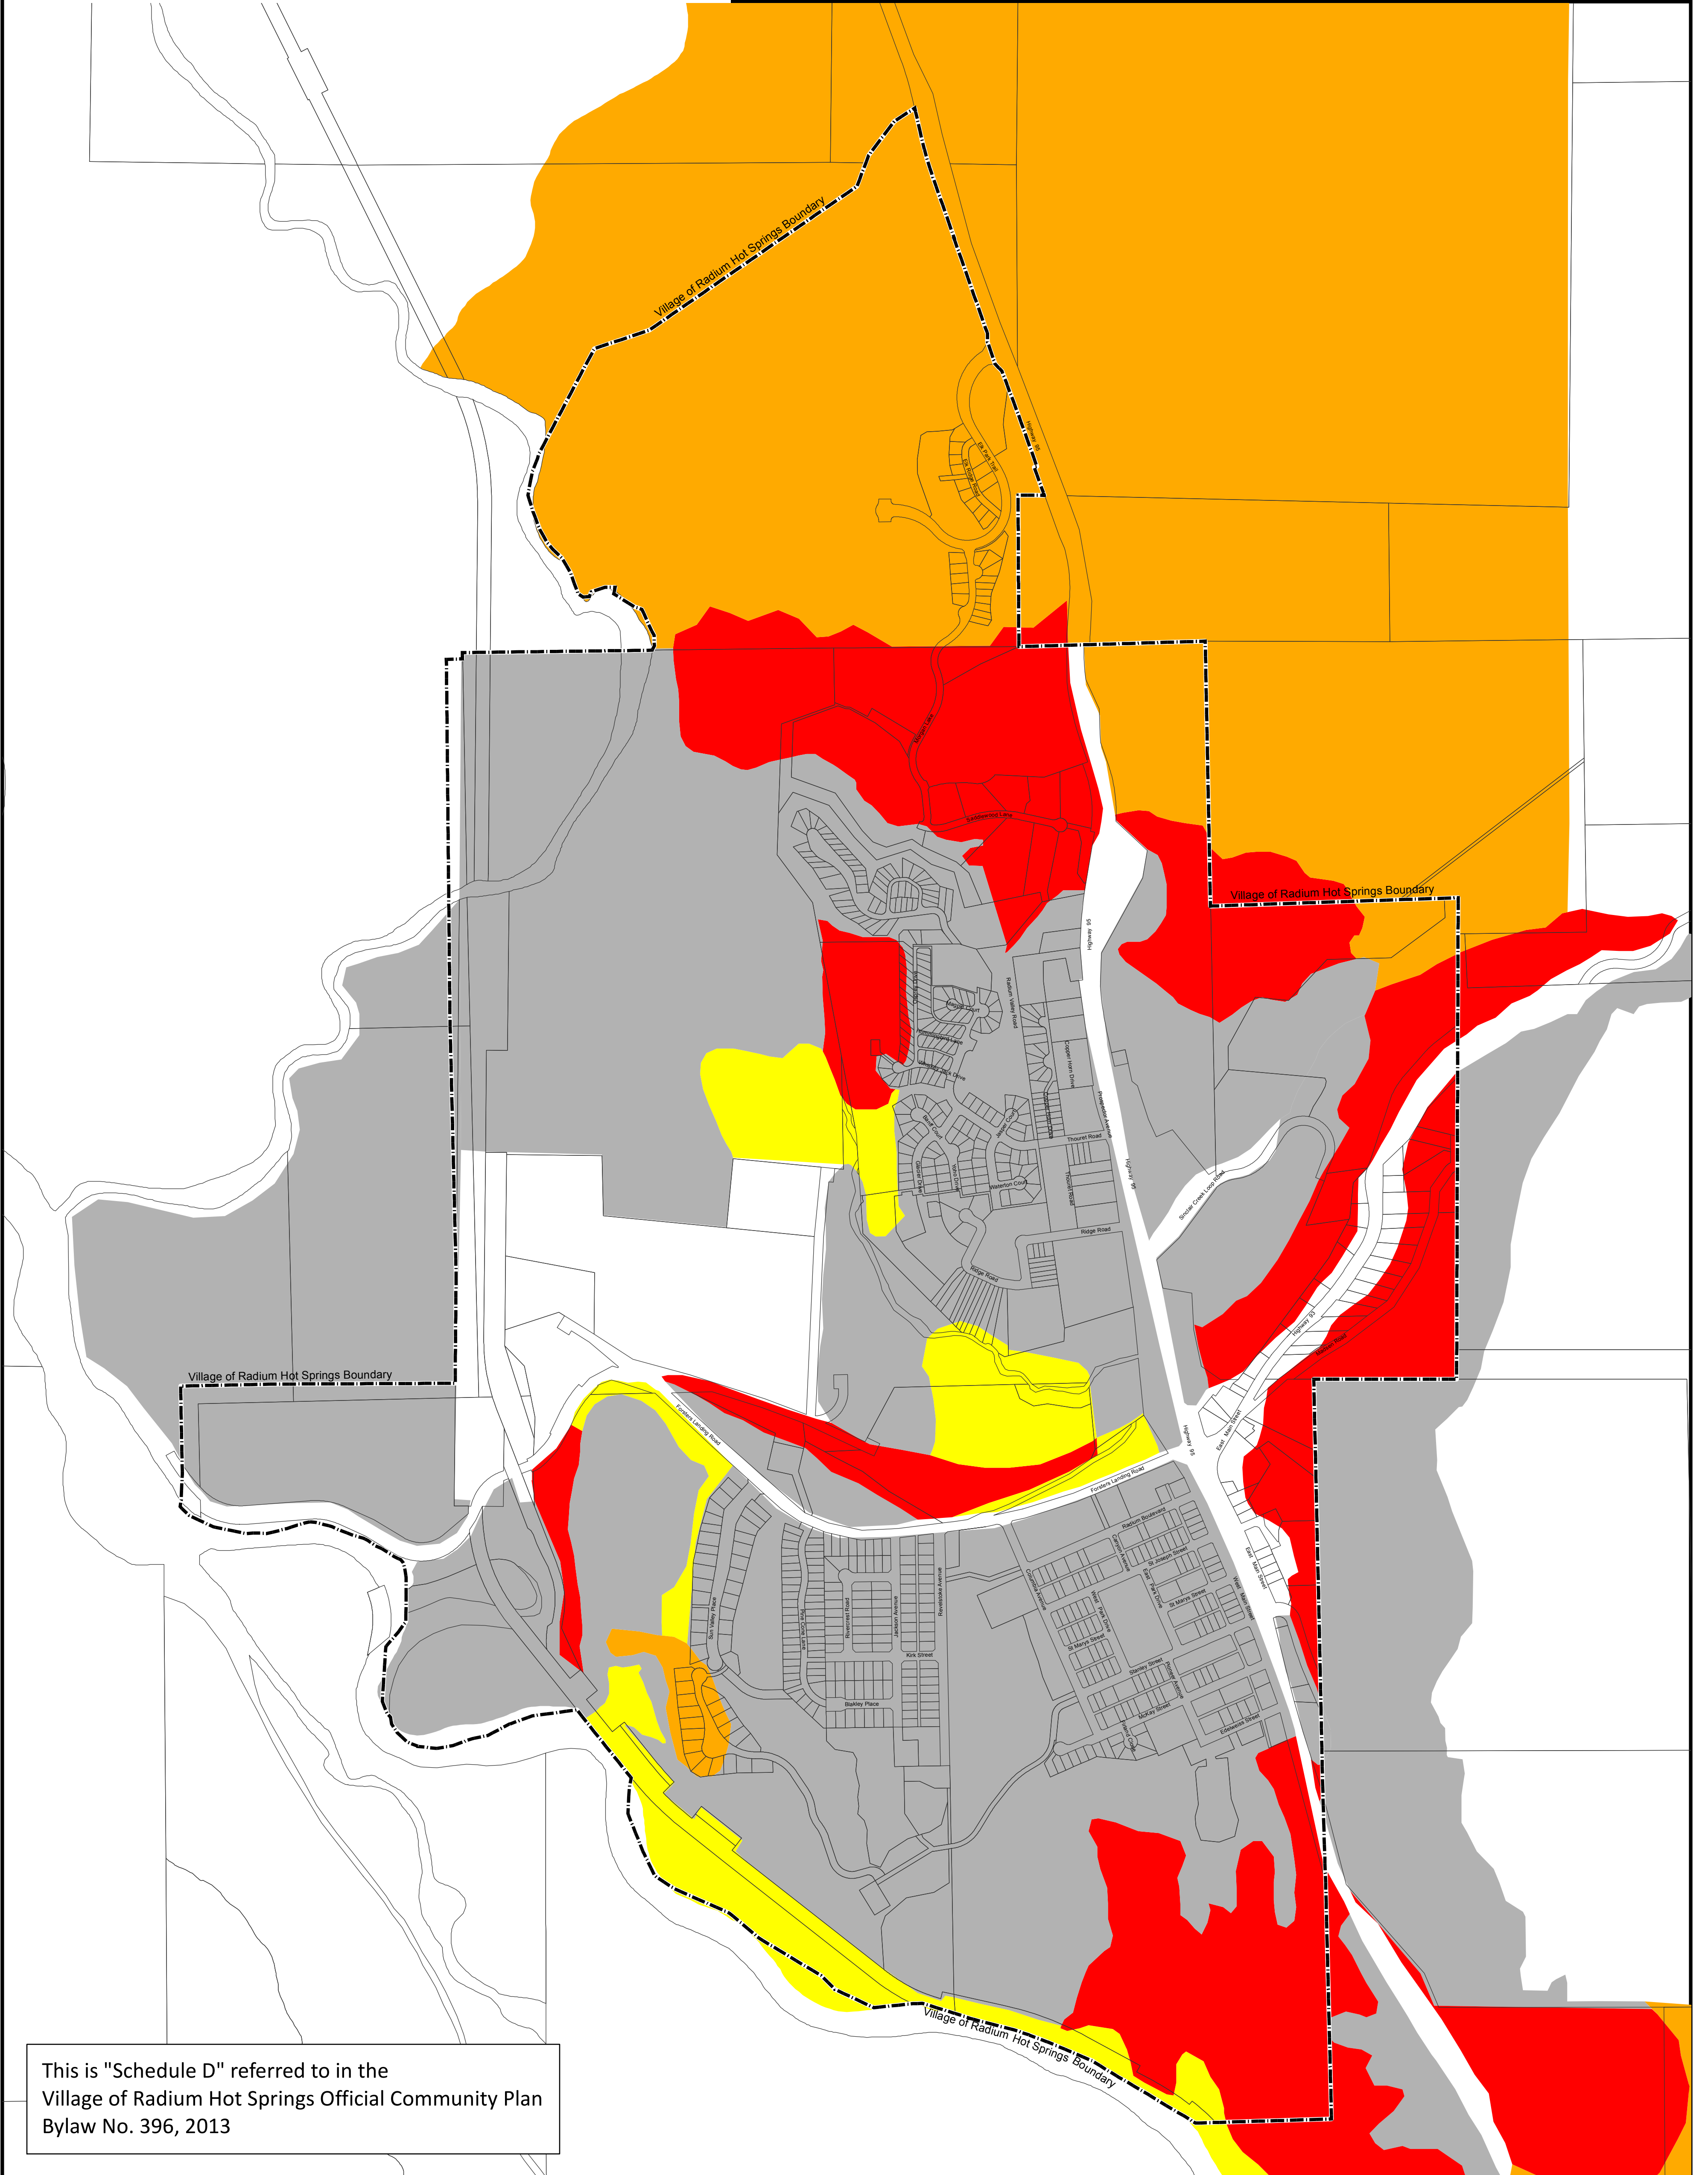

Village of Radium Hot Springs

Date Created: March, 2012

Official Community Plan Interface Fire Hazard

N

Schedule

D

Legend

NOT RATED	MODERATE	EXTREME
LOW	HIGH	